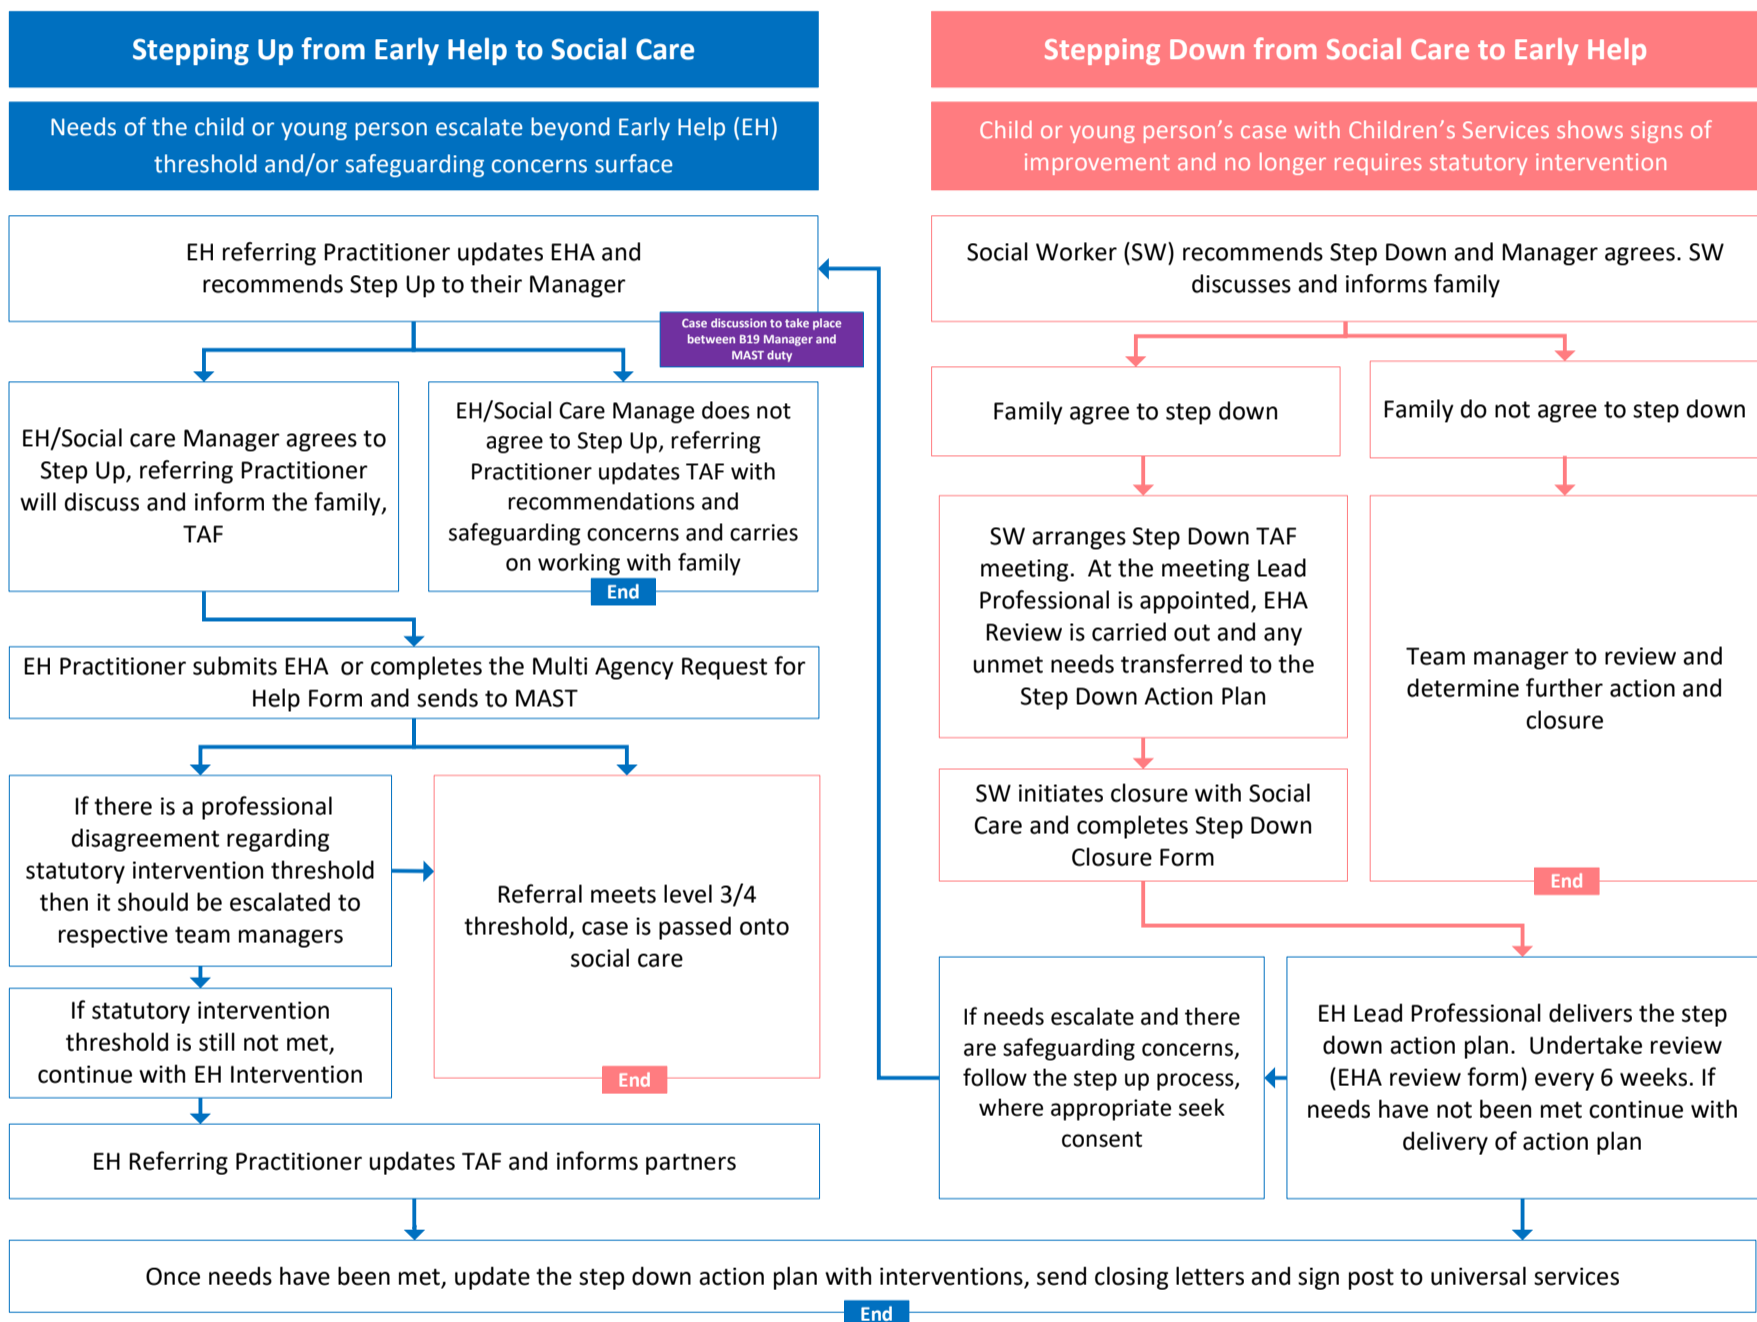

Tower Hamlets Step Up Step Down

Early Help & Children and Family services and Children's Social Care

Date: 21st August 2022 V1.10

If you are concerned that a child is at risk you should contact the Tower Hamlets Multi Agency Safeguarding Team on 020 7364 5601