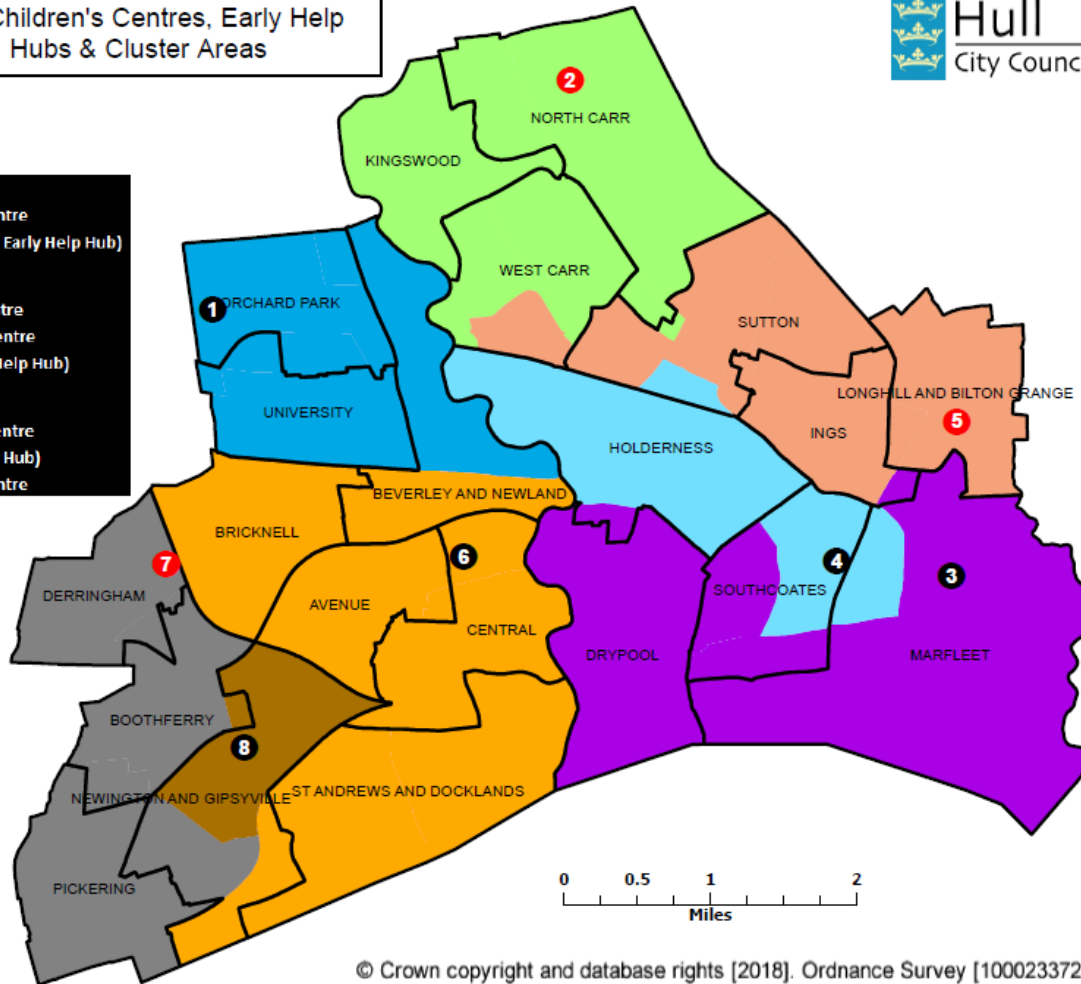

Early Help

Hull Children's Centres, Early Help Hubs & Cluster Areas

NORTH AREA CHILDREN'S CENTRES	
1	The Parks Childrens Centre
2	The Lemon Tree (North Early Help Hub)

EAST AREA CHILDREN'S CENTRE	
3	Marfleet Childrens Centre
4	Little Stars Childrens Centre
5	The Acorns (East Early Help Hub)

WEST AREA CHILDREN'S CENTRE	
6	Fenchurch Childrens Centre
7	Priory (West Early Help Hub)
8	Wheeler Children's Centre

Light Blue	Little Stars Standalone
Orange	Acorns Cluster
Purple	Marfleet Cluster
Brown	Wheeler Standalone Cluster
Grey	Priory Cluster
Yellow	Fenchurch Cluster
Blue	Parks Cluster
Light Green	Lemon Tree Cluster
Black outline	Ward Boundaries

© Crown copyright and database rights [2018]. Ordnance Survey [100023372]