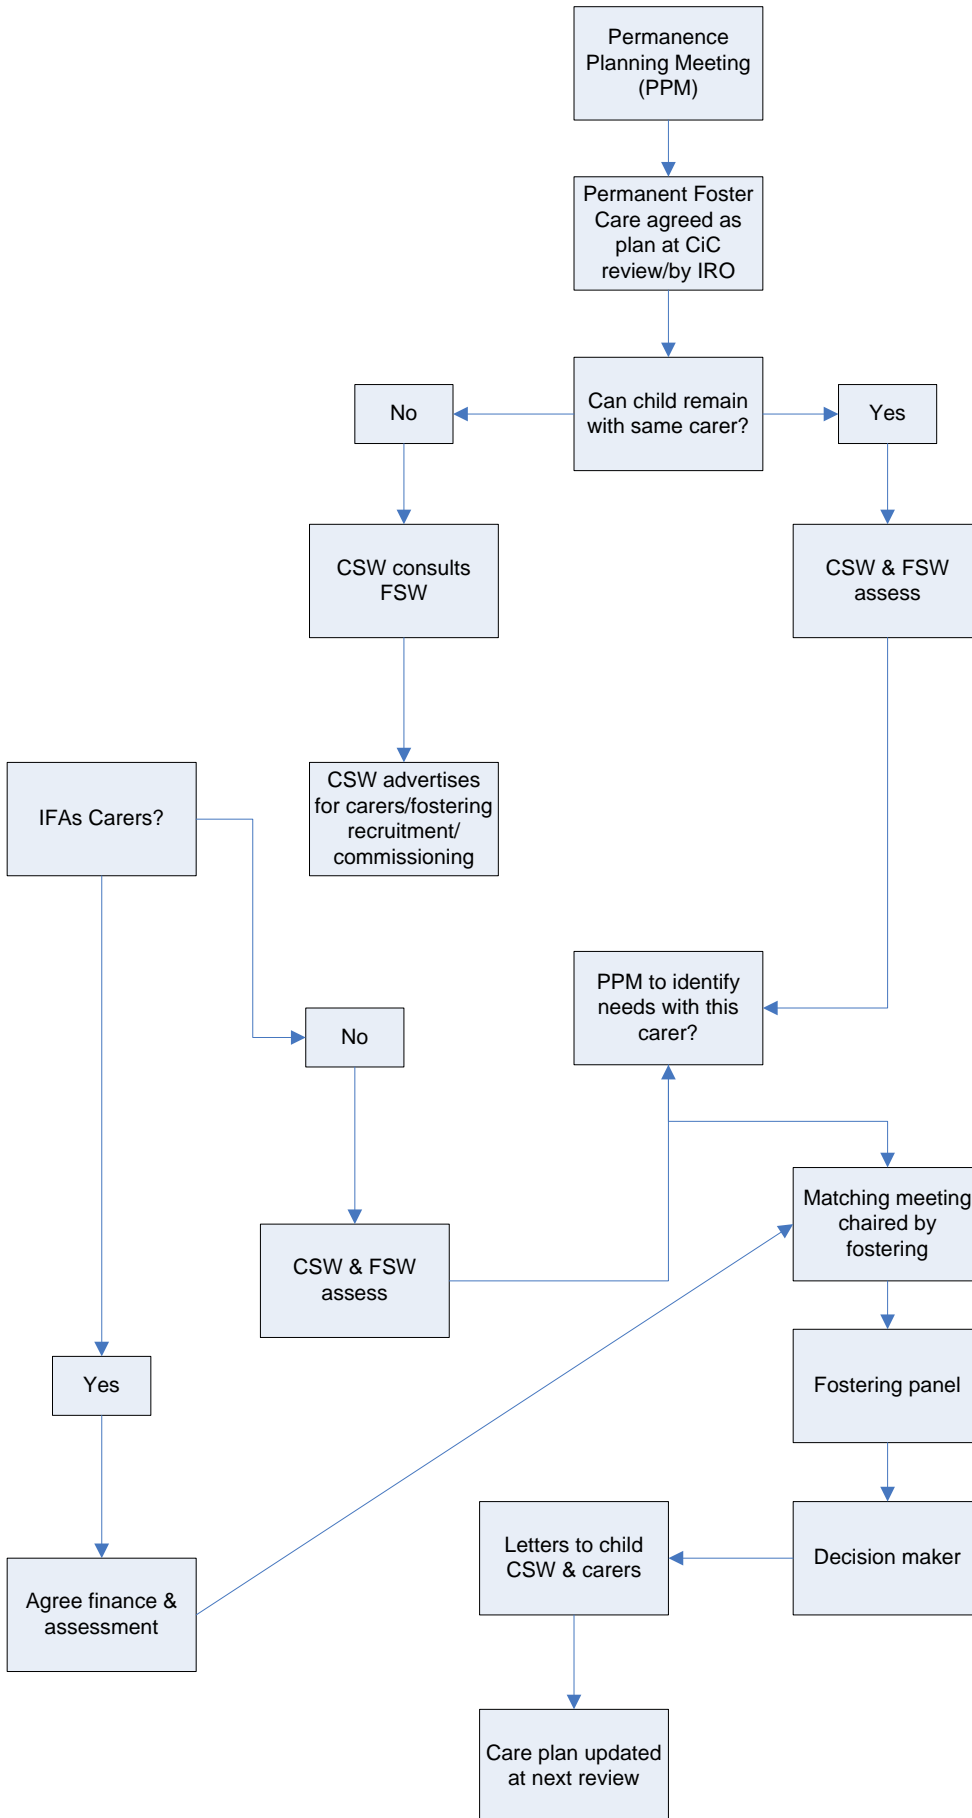

Permanent Fostering - Child in Foster Care 3 years plus

Continue Support and Reviews

Key: CSW - Child's Social Worker. FSW – Fostering Social Worker. SWAR – Social Worker Adoption Resources