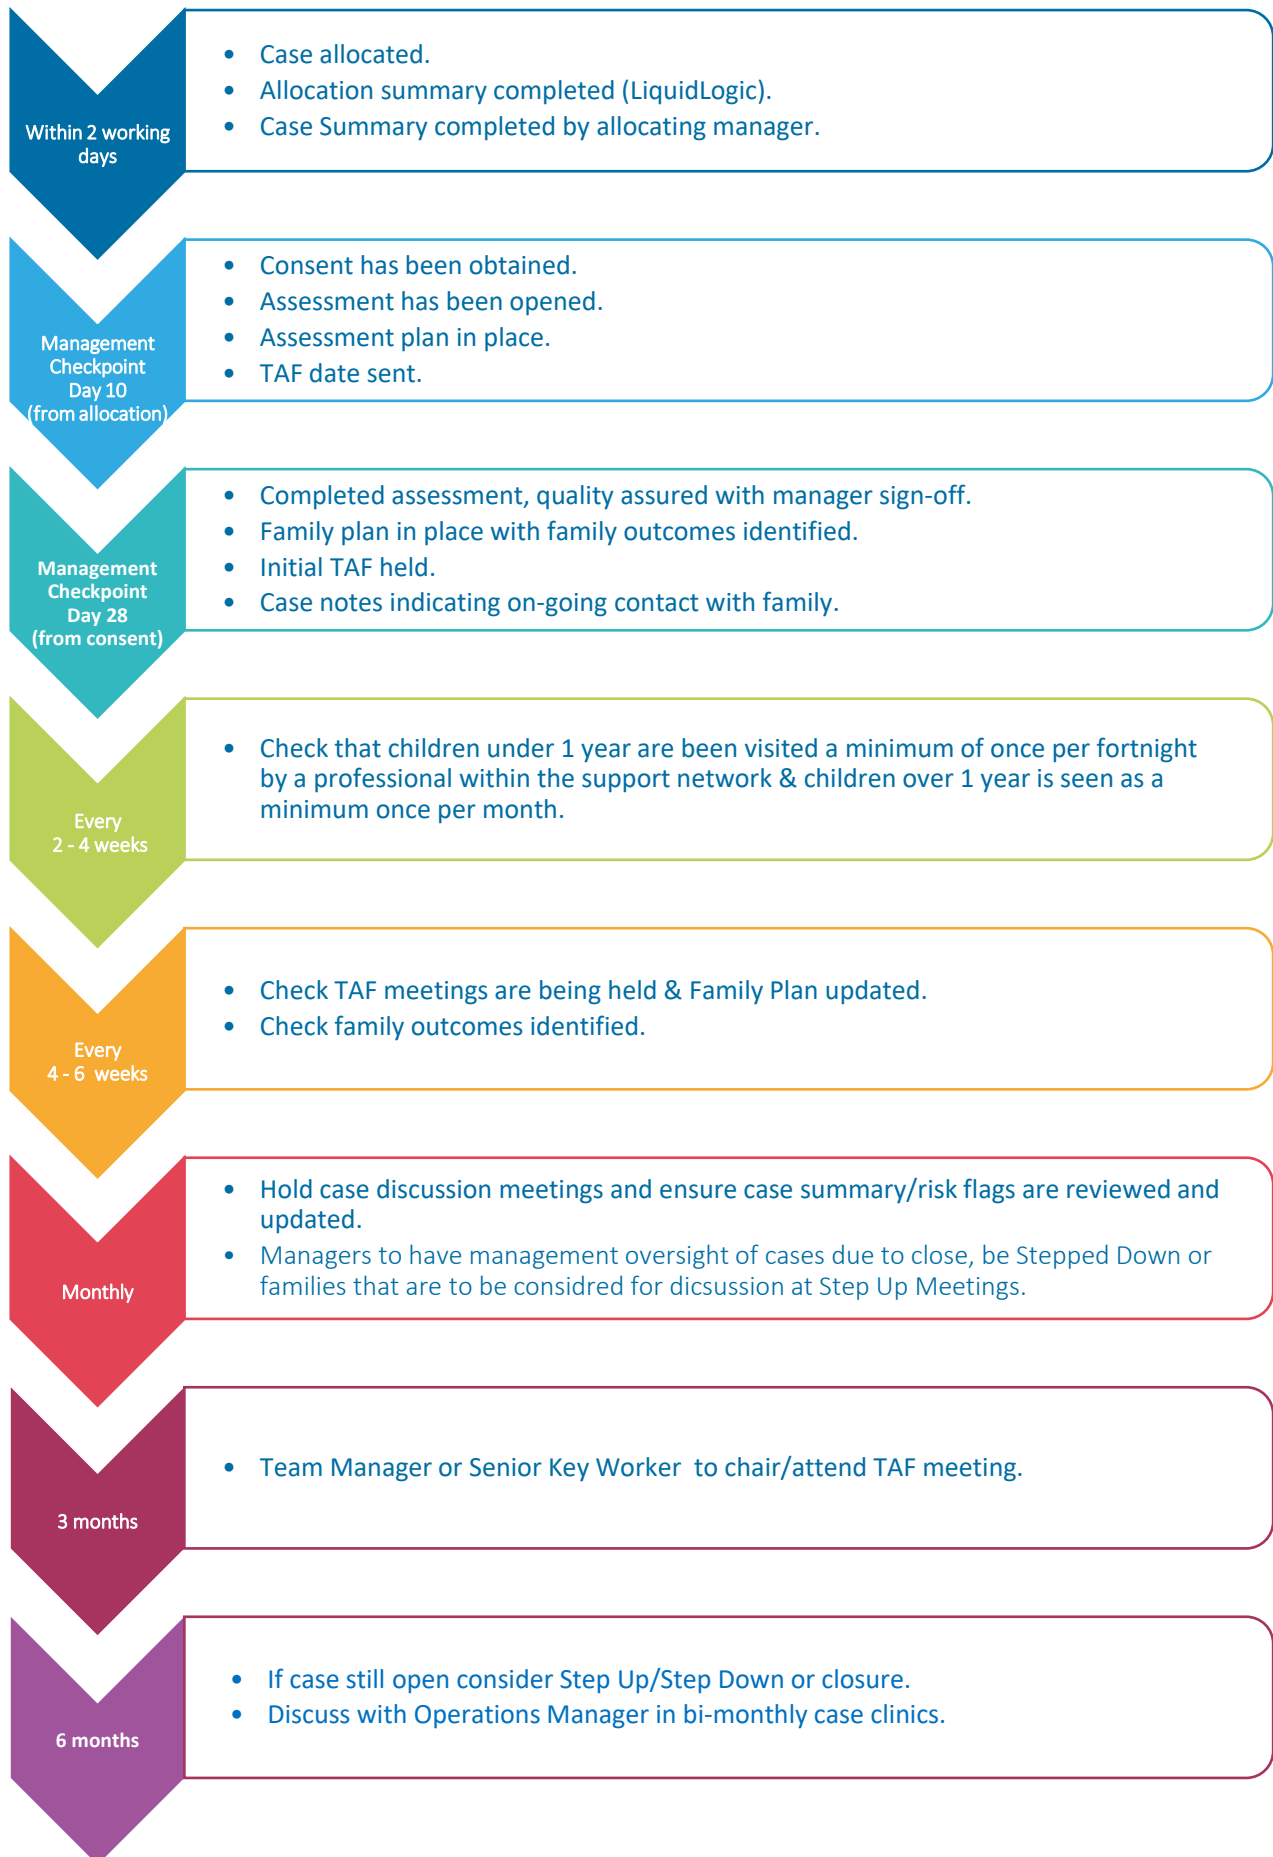

Management Oversight Checkpoints for IFS Team Families

Management Oversight Checkpoints at Family Centre Level