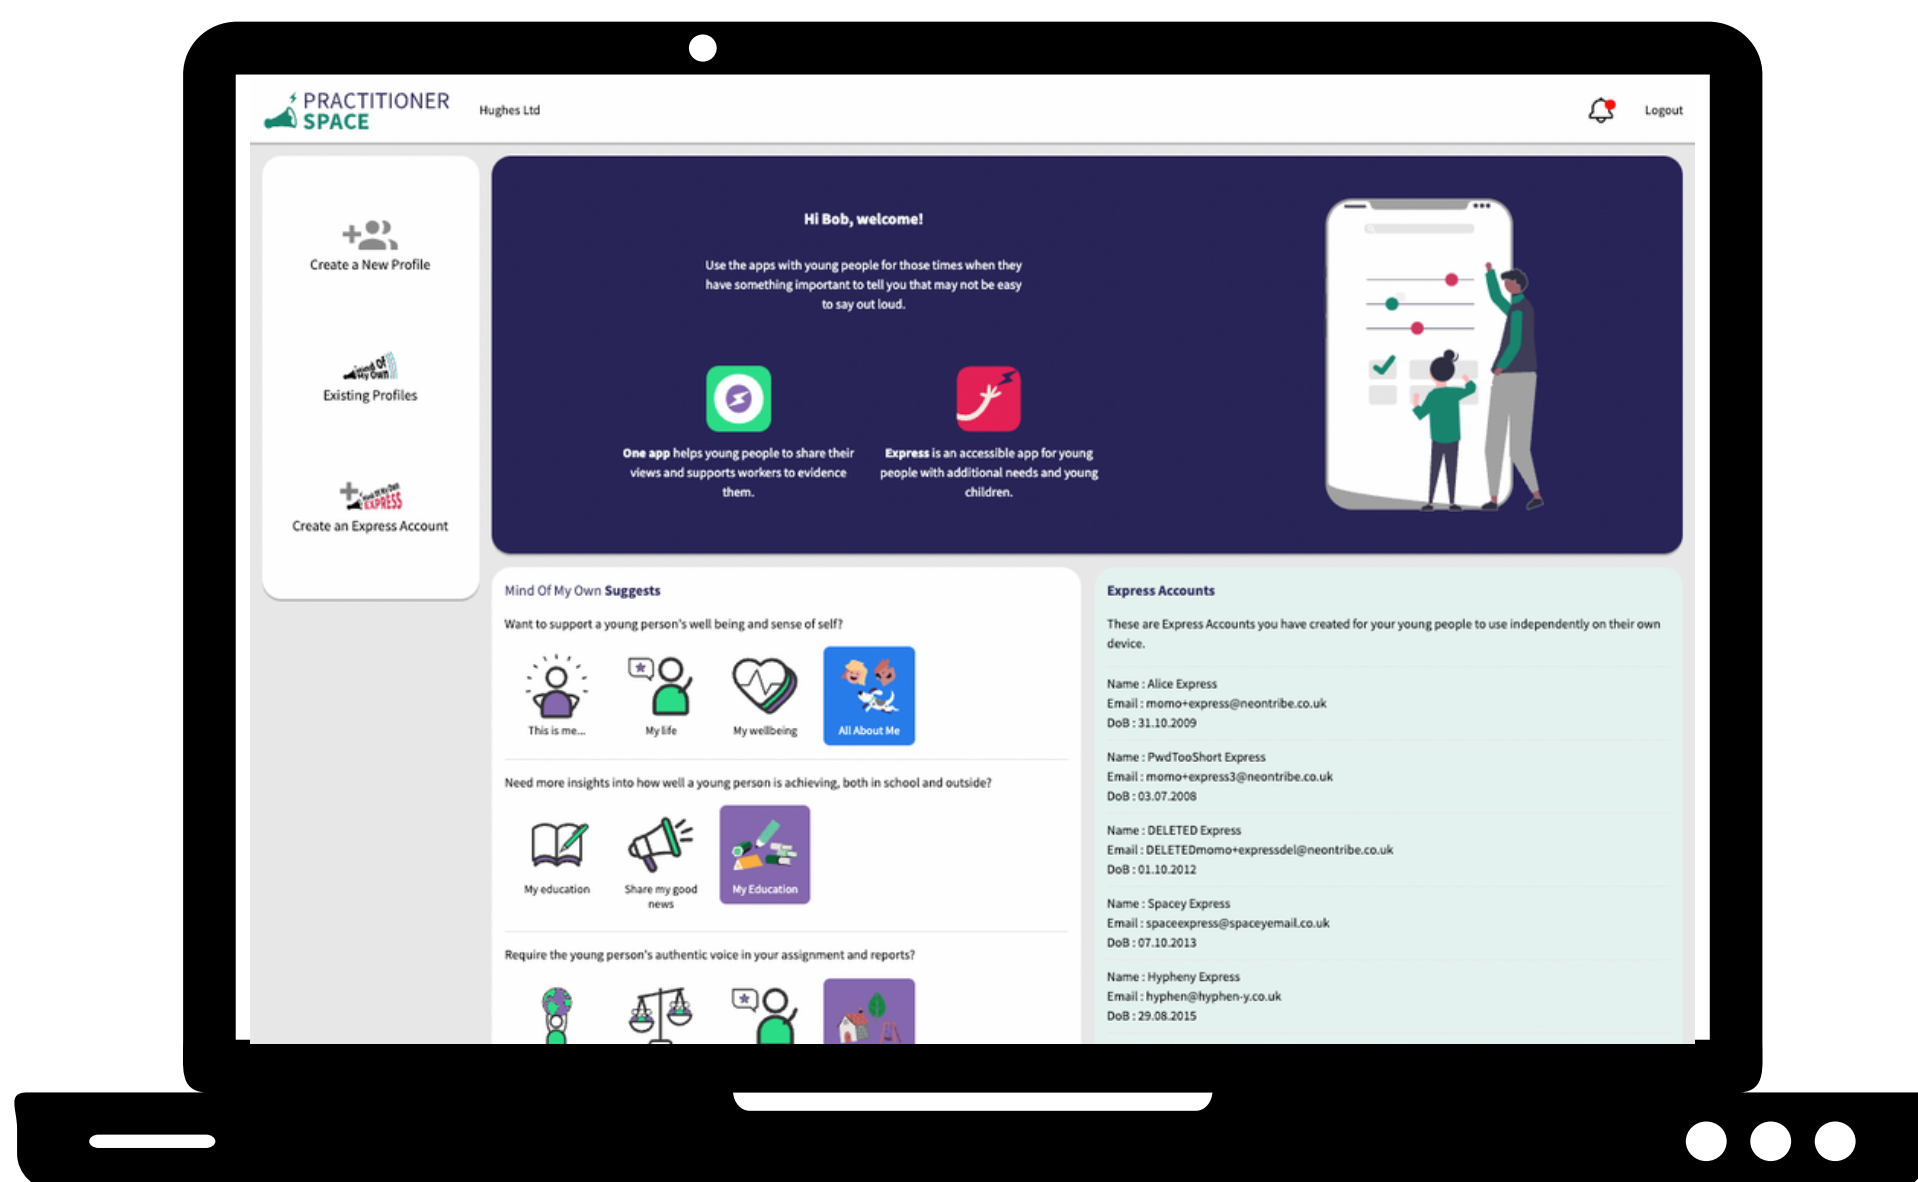

Introducing, the....

# Practitioner Space

The brand new Worker Account, where you can support young people to share what is important to them, with you

**Log on and use  
Mind Of My Own with young people today!**

Head to [space.mindofmyown.org.uk](https://space.mindofmyown.org.uk)

**Sign up**, or **log in** using the same details as your Worker Account

All **young person profiles** from your Worker Account will be there

Choose **One**  or **Express**  and get started!