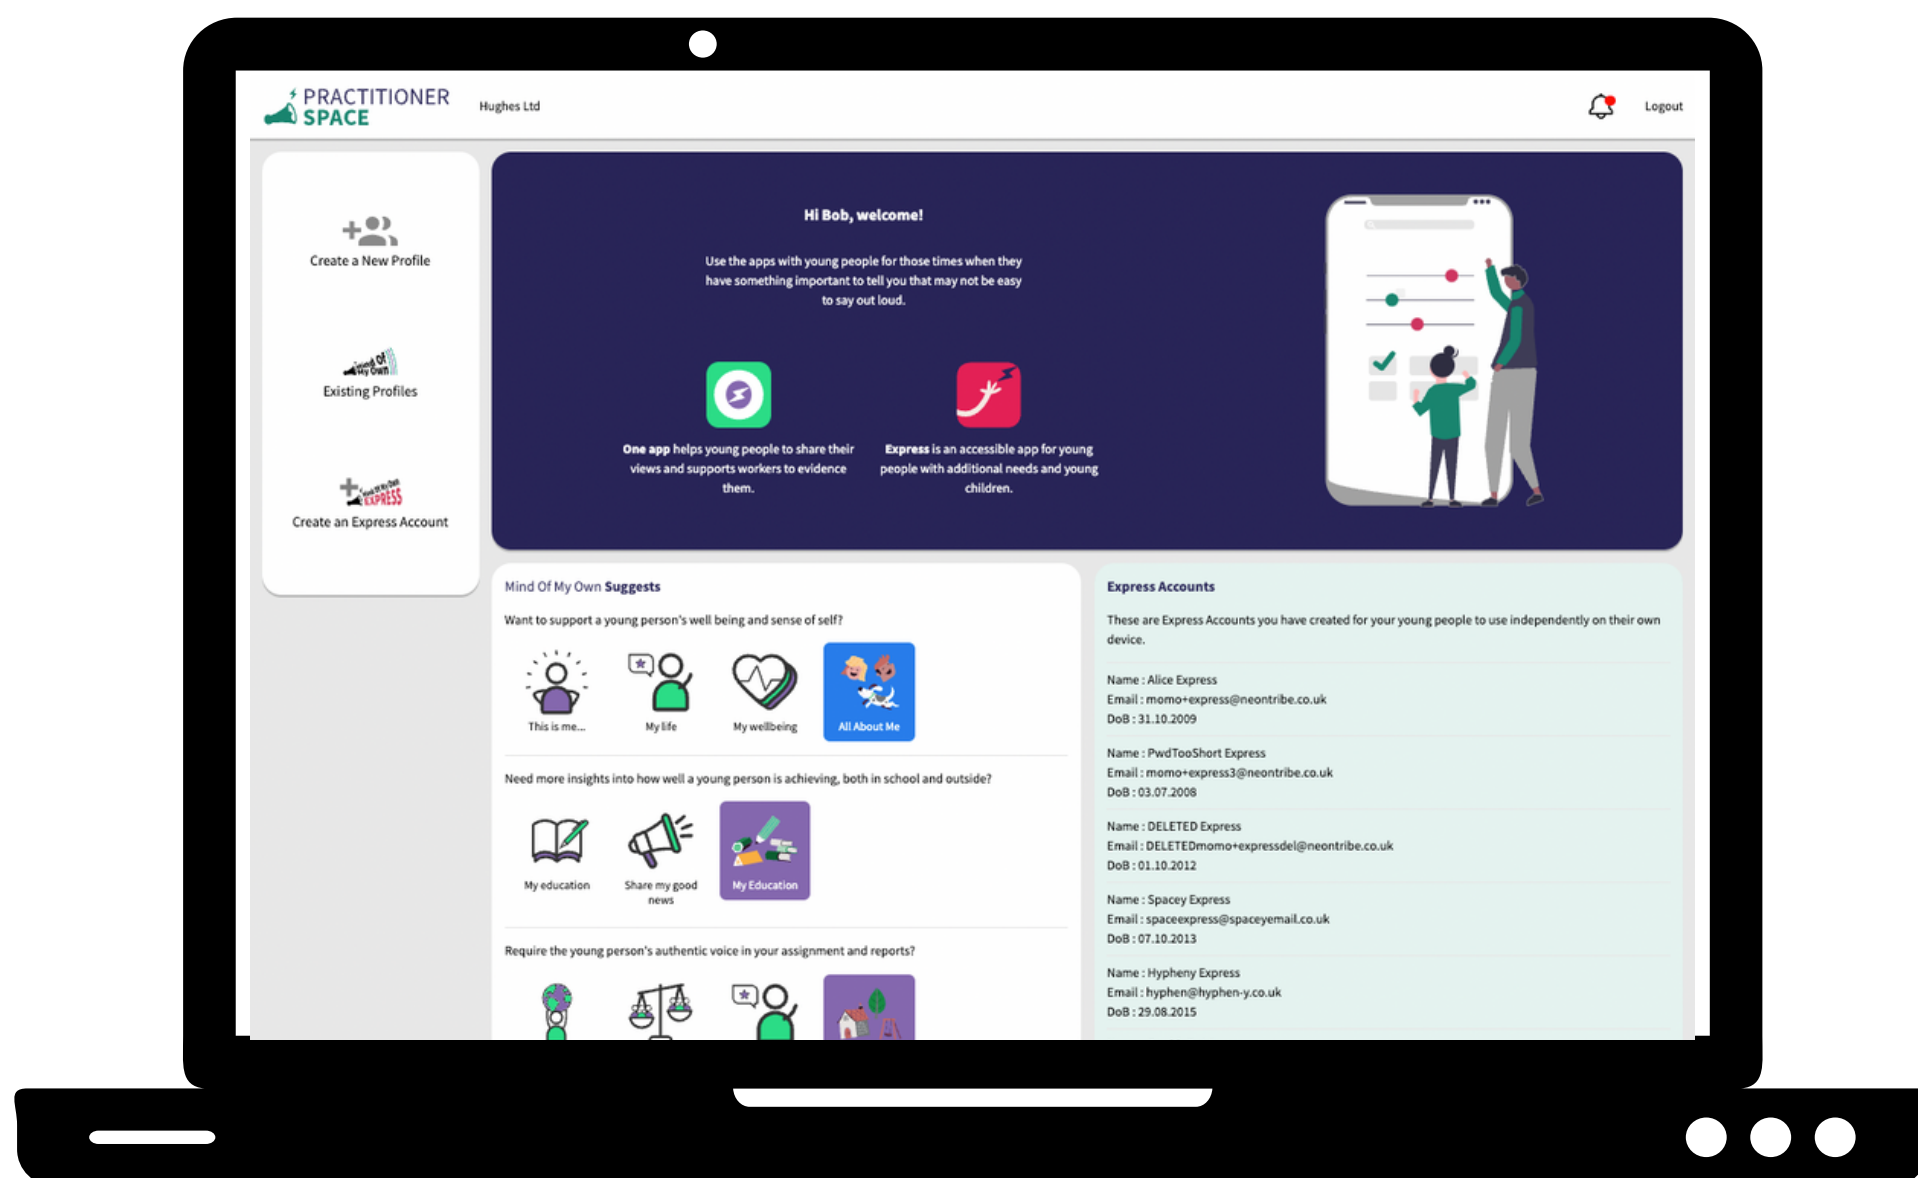

Introducing, the....

Practitioner Space

The brand new Worker Account, where you can support young people to share what is important to them, with you

**Log on and use
Mind Of My Own with young people today!**

Head to space.mindofmyown.org.uk

Sign up, or **log in** using the same details as your Worker Account

All **young person profiles** from your Worker Account will be there

Choose **One**  or **Express**  and get started!